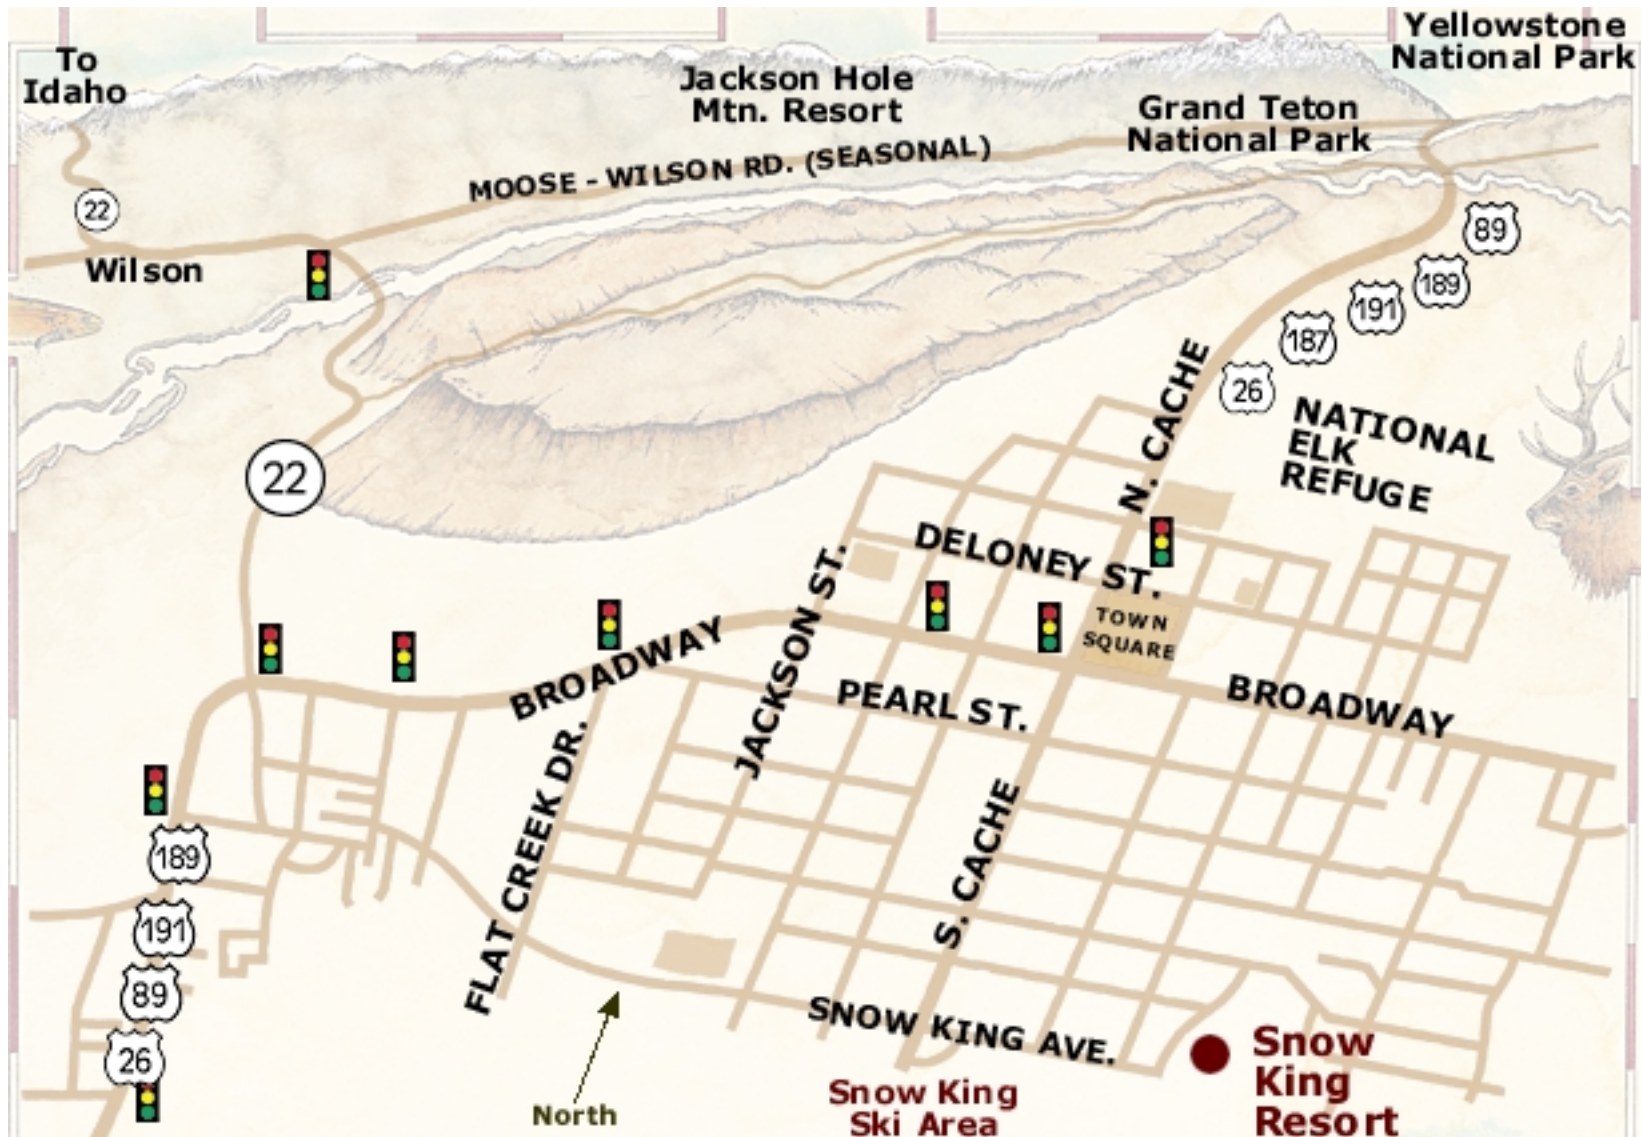

Jackson Hole Valley Map